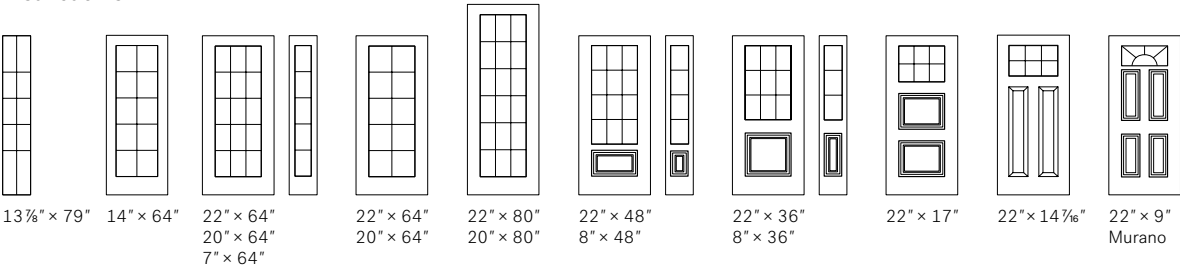

Distinction Grill

13 7/8" x 79"
14" x 64"
22" x 64"
20" x 64"
7" x 64"
22" x 64"
20" x 64"
22" x 80"
20" x 80"
22" x 48"
8" x 48"
22" x 36"
8" x 36"
22" x 17"
22" x 14 7/16"
22" x 9"
Murano

Classic Grill