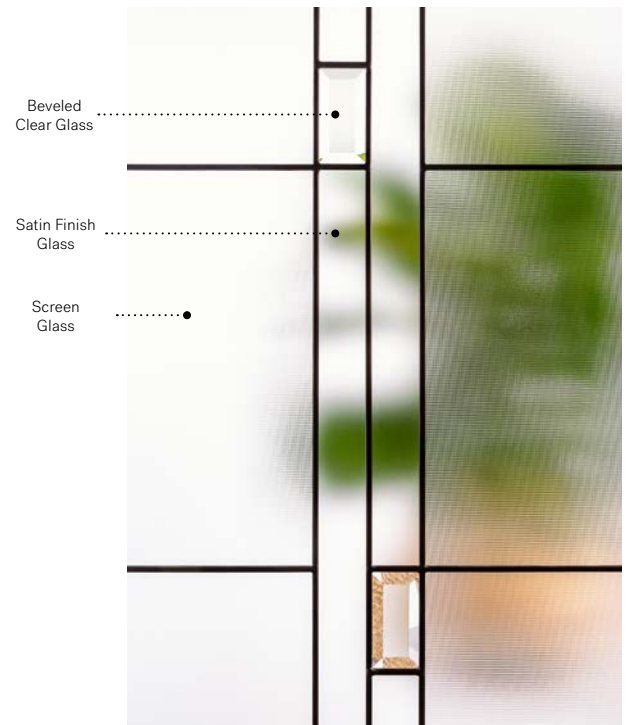

Arima

Soho steel door p.17. Arima 22" x 48" doorglass p.63. Clear glass transom.

Arima

Arima is the perfect choice for both 1960s bungalows as well as for classic style homes. This model fits particularly well in entrances with symmetrical composition — a look that can be achieved with carefully placed exterior light fixtures or with some well chosen decorative objects.