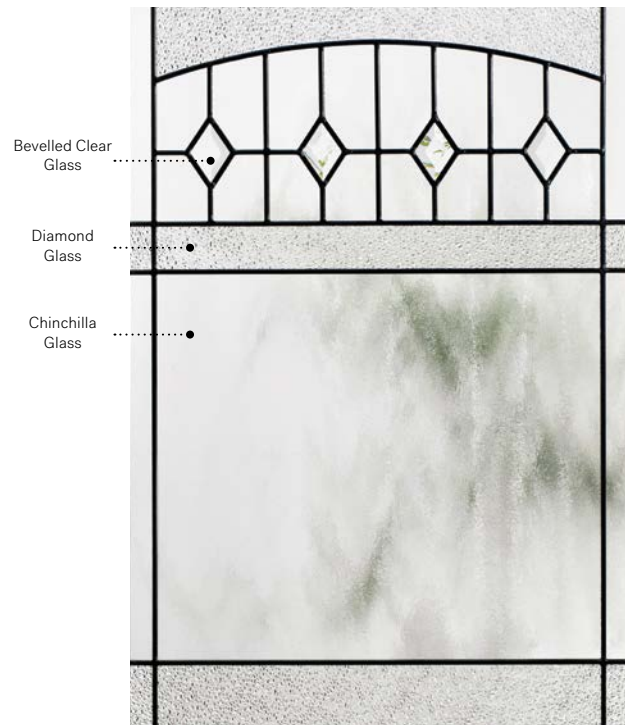

Liano

Stylish and warm, Liano is both classic and minimalist. Enjoy a sparkling light effect in your entryway thanks to the bevelled diamonds in its camber top.

Stained glass: Chinchilla glass, bevelled clear glass and Diamond glass.

Caming: Patina.

Frames: Contemporary, Novapvc or Stainable.

Sidelites and transom: Looks great accompanied by Chinchilla glass.

Available in custom sizes.

Privacy Level **4/5**
PRIVATE

Frames 22" x 48"
Contemporary 10-324-057-006
Novapvc 10-324-057-003
Stainable 10-324-057-004

Frames 22" x 36"
Contemporary 10-324-050-009
Novapvc 10-324-050-001
Stainable 10-324-050-002

Frames 22" x 14 7/16"
Contemporary 10-324-260-001
Novapvc N/A
Stainable N/A

Frames 8" x 48"
Contemporary 10-324-017-006
Novapvc 10-324-017-001
Stainable 10-324-017-002

Frames 8" x 36"
Contemporary 10-324-010-008
Novapvc 10-324-010-001
Stainable 10-324-010-002