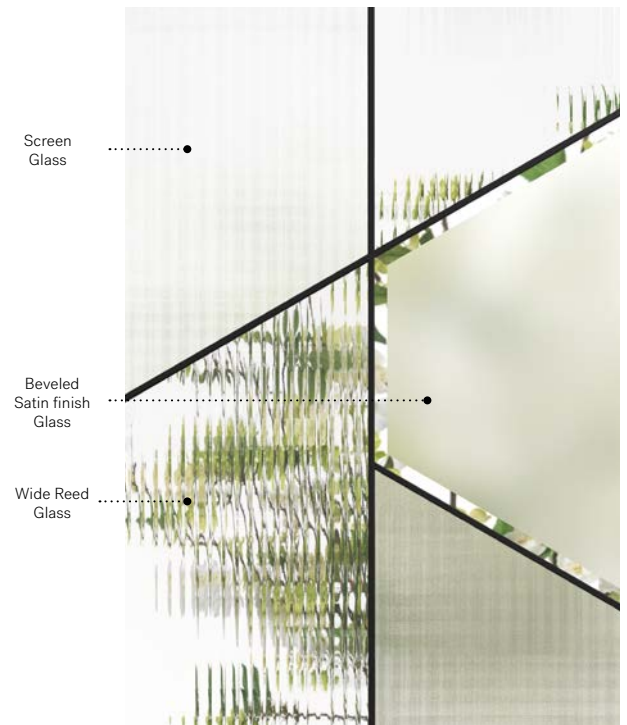

Privacy Level **3/5**
SEMI-PRIVATE

Frames	22" x 64"	7" x 64"	22" x 48"	8" x 48"
Contemporary	10-387-060-002	10-387-005-002	10-387-057-002	10-387-017-002
Novapvc	10-387-060-001	10-387-005-001	10-387-057-001	10-387-017-001

Bolero

Uno steel door. Bolero 22" x 64" doorglass p.37.

Bolero

A dance of retro and modern textures assembled in dynamic geometric shapes. With its daring composition that will not go unnoticed, Bolero sets the tone for your “mid-century modern” or contemporary style home and pairs perfectly with your Scandinavian-inspired furniture and accessories.

Privacy Level **3/5**
SEMI-PRIVATE

Frames	22"×64"	22"×48"
Contemporary	10-394-060-005	10-394-057-005
Novapvc	10-394-060-001	10-394-057-001

Edge

Uno steel door. Edge 22" x 64" doorglass with 13 7/8" x 79" sidelite p.38.