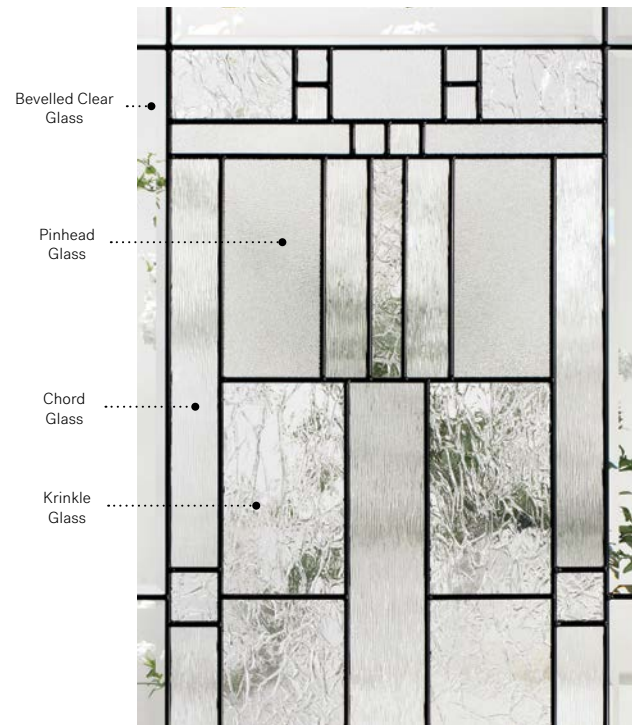

Cachet

Cachet stained glass
for your garage door.

Visit garaga.com/cachet
Details on page 113.

Orleans steel door p.19. Cachet 22" x 48" doorglass p.67.

Cachet

Cachet's Prairie-style design blends four striking textures to make your home stand out. On sunny days, enjoy a dazzling light effect in your entryway.

Available in custom sizes.

Privacy Level **3/5**
SEMI-PRIVATE

Frames	22" x 64"			22" x 48"			22" x 36"			22" x 17"			22" x 14 7/16"		
	Zinc	Pat.		Zinc	Pat.		Zinc	Pat.	Zinc	Pat.		Zinc	Pat.		
Contemporary	10-230-060-013	014		10-230-057-024	025		10-230-050-024	025		10-230-259-010	011	10-230-260-010	011		
Novapvc	10-230-060-002	001		10-230-057-003	001		10-230-050-003	001		10-230-259-002	001	10-230-260-001	002		
Stainable	10-230-060-005	011		10-230-057-005	006		10-230-050-005	006		10-230-259-007	006	N/A			

Celeste

Orleans steel door with Prestige Mouldings p.19. Celeste 22" x 48" doorglass with 8" x 48" sidelite p.69.

Celeste

Celeste juxtaposes different types of glass within its patina coming, creating a delicate geometric pattern with a refined and balanced light effect.