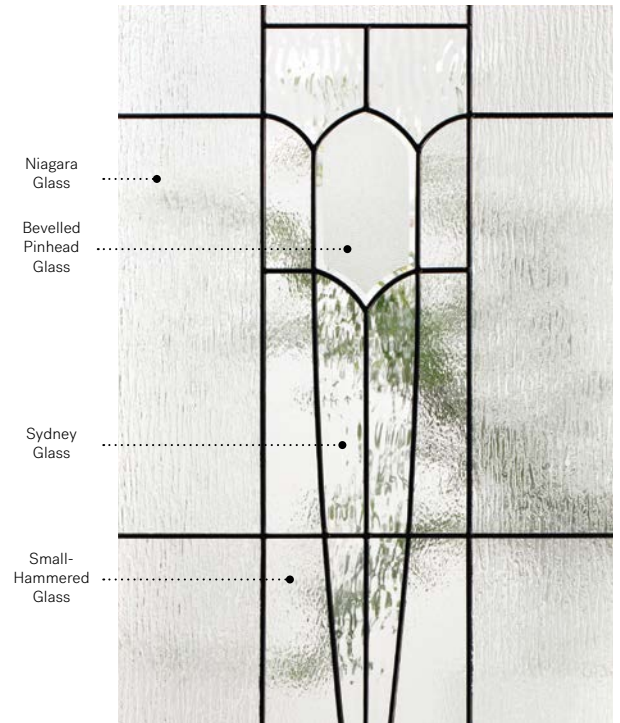

Contemporary 07-314-017-007

Novapvc 07-314-017-001

Frames 8" x 36"

Contemporary 07-314-010-007

Novapvc 07-314-010-001

Mistral

Orleans steel door p.19. Mistral 22" x 48" doorglass p.82.

Mistral

A nod to Art Nouveau illustrations, Mistral is a tableau of simple, slender shapes.

Stained glass : Niagara glass, Sydney glass, bevelled Pinhead glass and Small-hammered glass.

Caming : Zinc or Patina.

Frames : Novapvc or Stainable.

Sidelites and transom : Looks great accompanied by Niagara glass.

Available in custom sizes.

Privacy Level **3/5**
SEMI-PRIVATE

Frames 22" x 64"

	Zinc	Pat.
Novapvc	10-310-060 006	001
Stainable	10-310-060 009	005