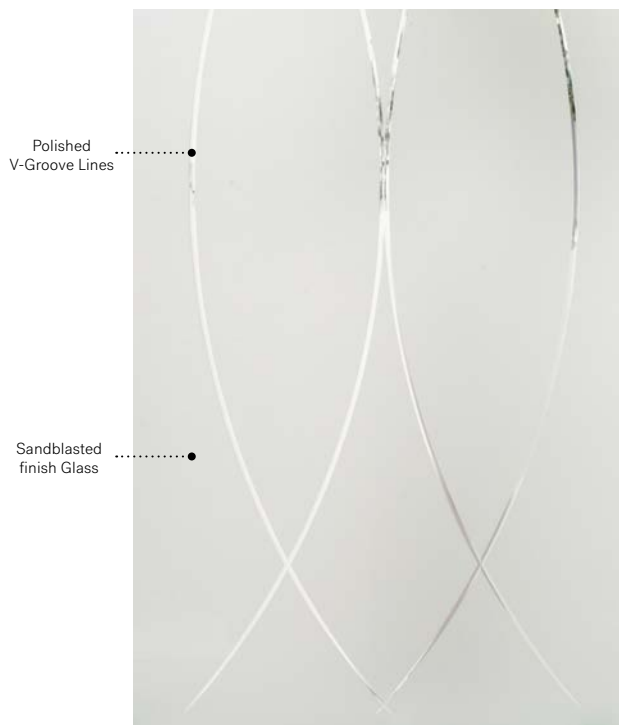

Verso

With its simple and elegant intersecting lines, Verso is a timeless homage to the art of glass cutting.

V-Groove: Polished V-Groove lines on Sandblasted finish glass.

Frames: Contemporary, Novapvc or Stainable.

Sidelites and transom: Looks great accompanied by Sandblasted finish glass.

Available in custom sizes.

Privacy Level **4/5**
PRIVATE

Frames	22"×64"	22"×48"	22"×36"	7"×64"	8"×48"	8"×36"
Contemporary	06-369-060-003	06-369-057-003	06-369-050-003	06-369-005-003	06-369-017-003	06-369-010-003
Novapvc	06-369-060-001	06-369-057-001	06-369-050-001	06-369-005-001	06-369-017-001	06-369-010-001
Stainable	06-369-060-002	06-369-057-002	06-369-050-002	06-369-005-002	06-369-017-002	06-369-010-002