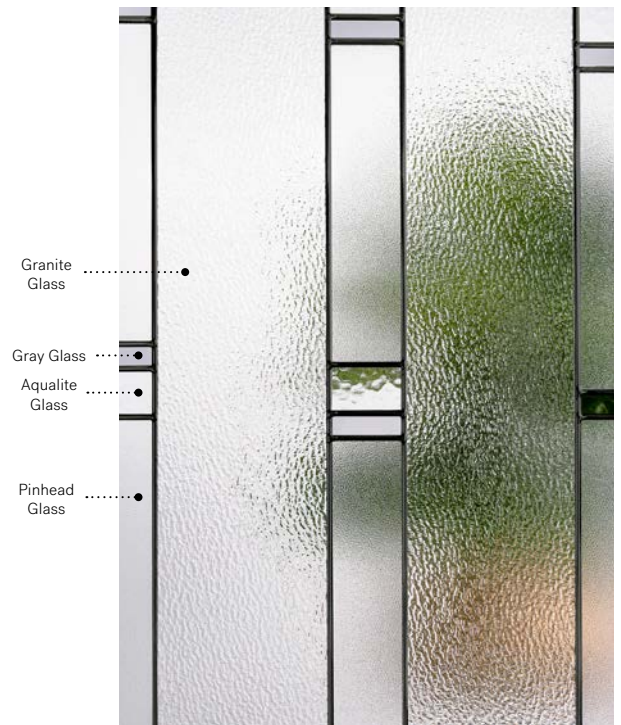

Ophir

Borrowing design cues from Craftsman style Stained Glass, this unique model is a perfect match with rich and classic stone houses. With its bold mix of strong textures punctuated by gray glass inserts, Ophir will be the centerpiece of your homes facade.

Stained Glass: Aqualite glass, gray glass, Granite glass and Pinhead glass.
Caming: Zinc or patina.
Frames: Contemporary or Novapvc.
Sidelites and transom: Looks great accompanied by Pinhead glass.
Available in custom sizes.

Privacy Level **4/5**
PRIVATE

Frames	22" x 64"	
	Zinc	Pat.
Contemporary	10-388-060 002	10-388-060 005
Novapvc	10-388-060 001	10-388-060 004

Frames	22" x 48"	
	Zinc	Pat.
Contemporary	10-388-057 002	10-388-057 005
Novapvc	10-388-057 001	10-388-057 004

Frames	22" x 36"	
	Zinc	Pat.
Contemporary	10-388-050 002	10-388-050 005
Novapvc	10-388-050 001	10-388-050 004

Frames	22" x 17"	
	Zinc	Pat.
Contemporary	10-388-259 002	10-388-259 005
Novapvc	10-388-259 001	10-388-259 004

Frames	22" x 14 7/16"	
	Zinc	Pat.
Contemporary	10-388-260 002	10-388-260 004
Novapvc	10-388-260 001	10-388-260 003

Frames	7" x 64"	
	Zinc	Pat.
Contemporary	10-388-005 002	10-388-005 005
Novapvc	10-388-005 001	10-388-005 004

Frames	8" x 48"	
	Zinc	Pat.
Contemporary	10-388-017 002	10-388-017 004
Novapvc	10-388-017 001	10-388-017 003

Frames	8" x 36"	
	Zinc	Pat.
Contemporary	10-388-010 002	10-388-010 005
Novapvc	10-388-010 001	10-388-010 004