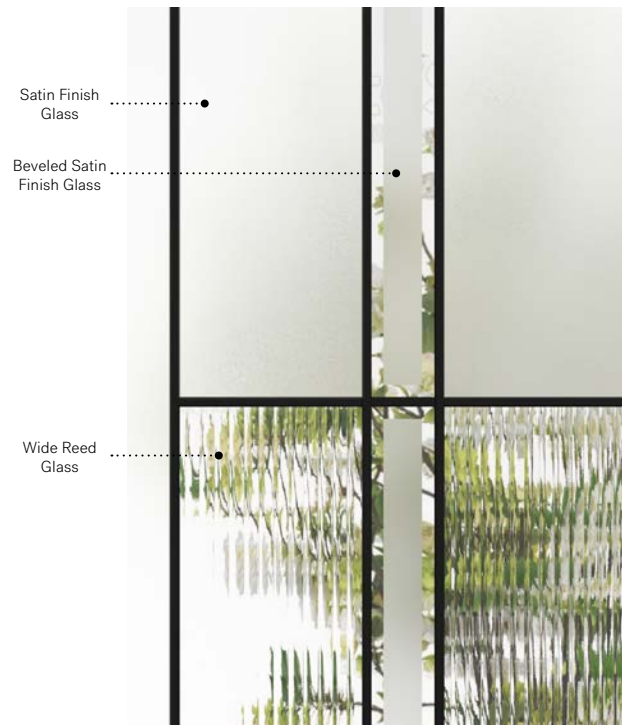

Silkscreened glass: Sandblasted finish on clear glass.
Frames: Contemporary or Novapvc.
Sidelites and transom: Looks great accompanied by Sandblasted finish or Clear glass.

Clear Glass

Sandblasted Finish

Privacy Level **3/5**
 SEMI-PRIVATE

Frames	22"×64"	22"×48"	22"×36"	7"×64"	8"×48"	8"×36"
Contemporary	07-399-060-005	07-399-057-005	07-399-050-005	07-399-005-005	07-399-017-005	07-399-010-005
Novapvc	07-399-060-001	07-399-057-001	07-399-050-001	07-399-005-001	07-399-017-001	07-399-010-001

Nobel

Uno steel door. Nobel 22" x 64" doorglass p.47. Satin finish glass sidelite.

Nobel

A sophisticated looking stained glass designed for today's architectural styles. This model expresses all its nobility thanks to a bold composition and contrasting textures. Nobel will enhance contemporary or classic style single-family homes.