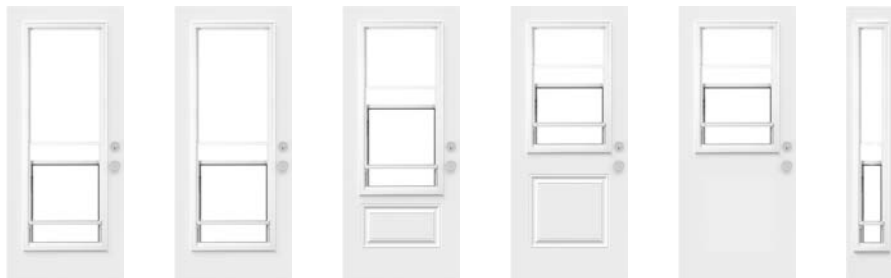

Options

Clear glass
Distinction CAAL or CAFA Grill

Clear Glass	22" x 64"	20" x 64"	22" x 48"	22" x 36"	20" x 36"	9" x 64"
Low E / Argon Standard	03-079-060-002 03-079-060-001	03-079-038-002 03-079-038-001	03-079-057-006 03-079-057-005	03-079-050-002 03-079-050-001	03-079-036-005 03-079-036-002	03-079-021-002 03-079-021-001

Also available: 18" x 64", 20" x 48", 18" x 48", 18" x 36".